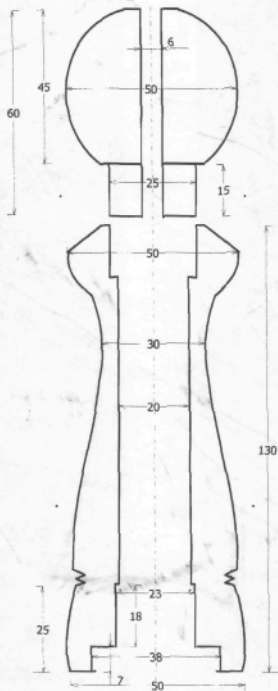

50
30
60

7"

John Crawford
 P.O. Box 53
 Ashmore City, Ohio 4214
 Phone: (607) 5694 9808
 Email: jrc@jrcad.com

NOT TO SCALE